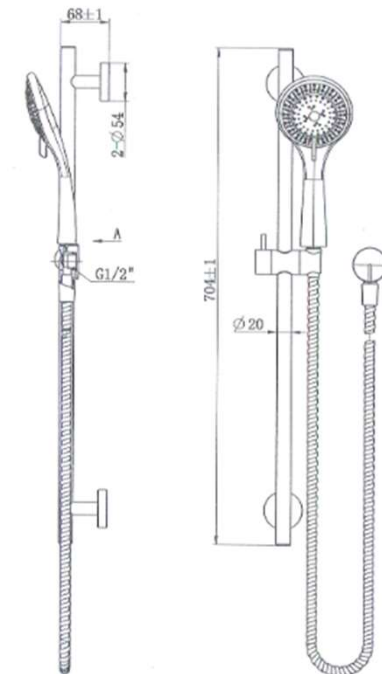

SPECIFICATIONS – A-GRA014BK

Grace Shower On Rail – Matt Black

Features

- WELS 3 Star, 9.0L/Min
- Registration number S15366
- Durable Electroplated finish
- ABS multifunction handpiece
- 1yr parts and labour warranty
- 15 years replacement warranty including finish

Available in

Chrome

Matt Black