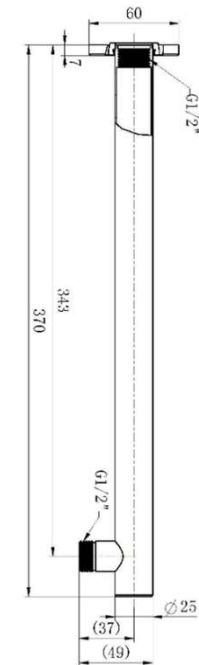

SPECIFICATIONS – A-SAR350

Prise Straight Wall Shower Arm

Features

- Chrome - A-SAR350
- Black - A-SAR350BK
- Silver Nickel - A-SAR350SN
- Brushed Bronze - A-SAR350BM
- 1yr parts and labour warranty
- 15 years replacement warranty including finish