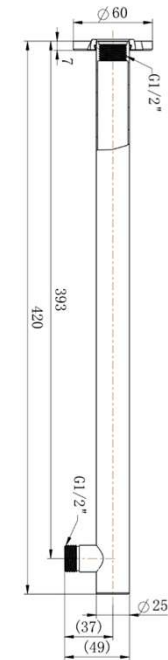

SPECIFICATIONS – A-SAR400

Prise Straight Wall Shower Arm

Features

- Chrome - A-SAR400
- Black - A-SAR400BK
- Silver Nickel - A-SAR400SN
- Brushed Bronze - A-SAR400BM
- 1yr parts and labour warranty
- 15 years replacement warranty including finish