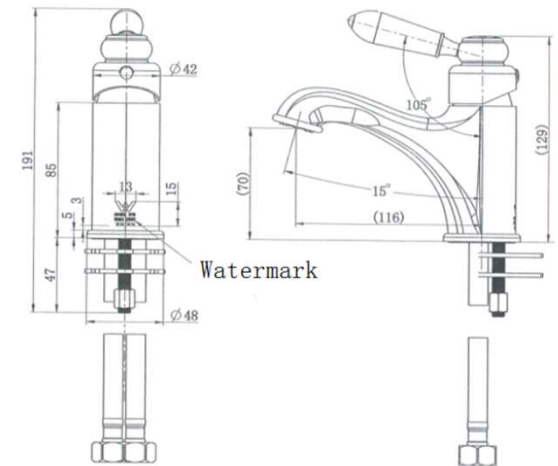

SPECIFICATIONS – BOR001BM

Bordeaux Basin Mixer – Brushed Bronze

Features

- WELS 5 Star, 5L/min
- Registration number T36256
- Made from solid brass
- Durable PVD finish
- European cartridge
- 1yr parts and labour warranty
- 15 years replacement warranty including finish

Cleaning & Care

- Regularly clean with mild soapy water
- Do not use harsh detergents, bleach or abrasive cleaners
- The use of any unsuitable cleaning products may damage the surface
- Refer to installation guide for correct installation
- Check for any product defects prior to installation