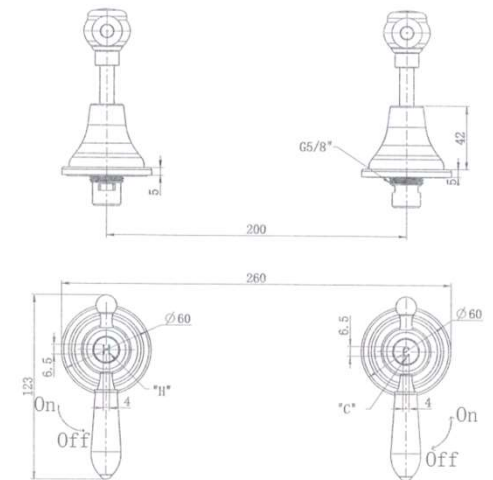

SPECIFICATIONS – BOR017BK

Bordeaux Wall Top Assemblies – Matt Black

Features

- Made from solid brass
- Quarter turn
- Durable Electroplated finish
- European cartridge
- 1yr parts and labour warranty
- 15 years replacement warranty including finish

Cleaning & Care

- Regularly clean with mild soapy water
- Do not use harsh detergents, bleach or abrasive cleaners
- The use of any unsuitable cleaning products may damage the surface
- Refer to installation guide for correct installation
- Check for any product defects prior to installation