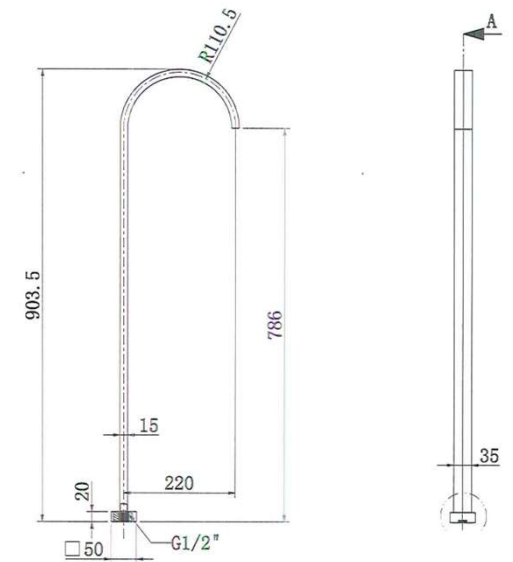

SPECIFICATIONS – CHA020

Chao Freestanding Bath Spout – Chrome

Features

- WELS N/A
- Solid Brass
- Durable Electroplated finish
- 1yr parts and labour warranty
- 15 years replacement warranty including finish

Cleaning & Care

- Regularly clean with mild soapy water
- Do not use harsh detergents, bleach or abrasive cleaners
- The use of any unsuitable cleaning products may damage the surface
- Refer to installation guide for correct installation
- Check for any product defects prior to installation