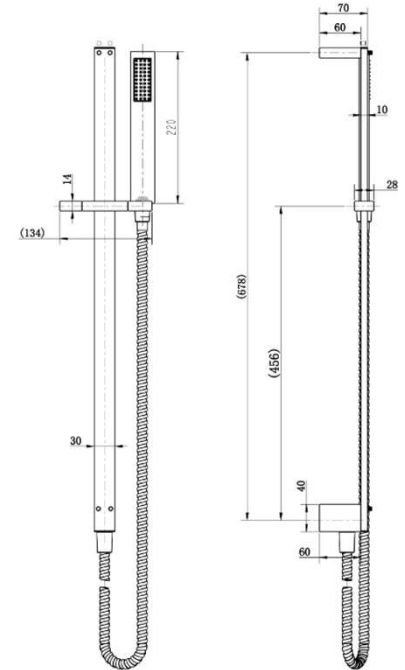

SPECIFICATIONS – CHAM014

Chao Mini Shower on Rail – Chrome

Features

- WELS 3 Star, 9L/min
- Registration number S15371
- Made from solid brass
- Bottom Inlet
- Durable Electroplated finish
- 1yr parts and labour warranty
- 15 years replacement warranty including finish

Cleaning & Care

- Regularly clean with mild soapy water
- Do not use harsh detergents, bleach or abrasive cleaners
- The use of any unsuitable cleaning products may damage the surface
- Refer to installation guide for correct installation
- Check for any product defects prior to installation

Available in

Chrome

Matt Black