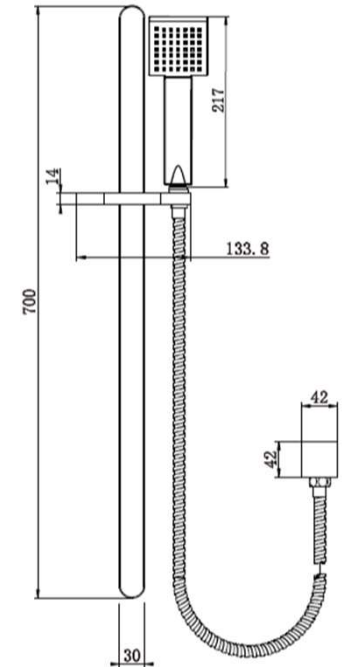

SPECIFICATIONS – EVA014-0

Eva Shower On Rail – Chrome

Features

- WELS 5.5L/min
- Registration number S08122
- Made from solid brass
- Durable Electroplated finish
- 1yr parts and labour warranty
- 15 years replacement warranty including finish

Cleaning & Care

- Regularly clean with mild soapy water
- Do not use harsh detergents, bleach or abrasive cleaners
- The use of any unsuitable cleaning products may damage the surface
- Refer to installation guide for correct installation
- Check for any product defects prior to installation

Available in

Chrome

Matt Black