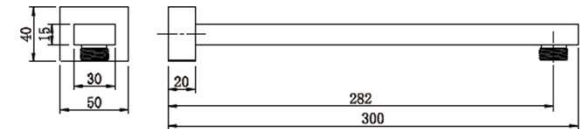

SPECIFICATIONS – SAS016

Square Wall Shower Arm

Cleaning & Care

- Regularly clean with mild soapy water
- Do not use harsh detergents, bleach or abrasive cleaners
- The use of any unsuitable cleaning products may damage the surface
- Refer to installation guide for correct installation
- Check for any product defects prior to installation