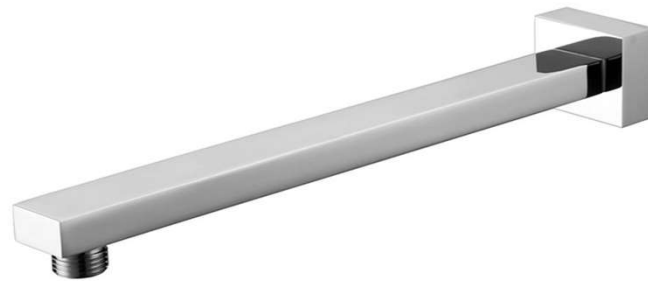

SPECIFICATIONS – SAS016

Square Wall Shower Arm

Cleaning & Care

- Regularly clean with mild soapy water
- Do not use harsh detergents, bleach or abrasive cleaners
- The use of any unsuitable cleaning products may damage the surface
- Refer to installation guide for correct installation
- Check for any product defects prior to installation