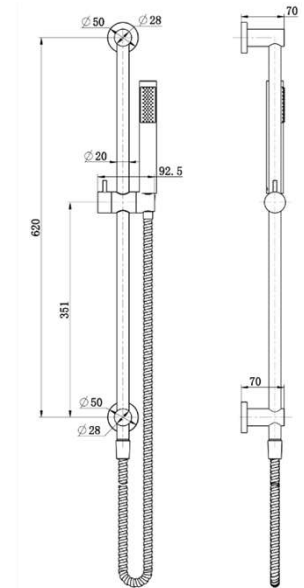

SPECIFICATIONS – STRM014GM

Star Shower on Rail – Gunmetal

Features

- WELS 3 Star, 8L/min
- Registration number S15370
- Made from solid brass
- Durable Electroplated finish
- Brass Handpiece
- 1yr parts and labour warranty
- 15 years replacement warranty including finish

Cleaning & Care

- Regularly clean with mild soapy water
- Do not use harsh detergents, bleach or abrasive cleaners
- The use of any unsuitable cleaning products may damage the surface
- Refer to installation guide for correct installation
- Check for any product defects prior to installation

Available in