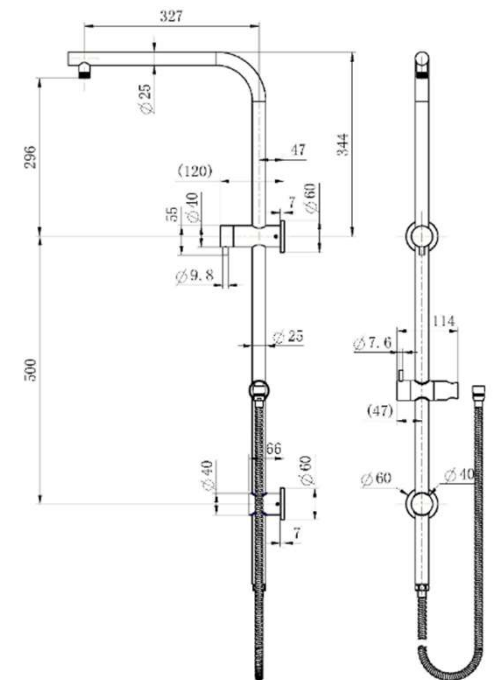

SPECIFICATIONS — A-DVN019 + A-SSR015 + A-ABR215

Divine Shower Column Set - Chrome

Features

- WELS 3 Star, 9.0L/Min
- Registration number S16674 + S14837
- Durable Electroplated finish
- Stainless Steel rail
- ABS shower head, Microphone handshower
- 1 Year parts and labour warranty
- 15 years replacement warranty including finish

Cleaning & Care

- Regularly clean with mild soapy water
- Do not use harsh detergents, bleach or abrasive cleaners
- The use of any unsuitable cleaning products may damage the surface
- Refer to installation guide for correct installation
- Check for any product defects prior to installation

Available in

Chrome

Matt Black

Silver Nickel

Brushed Bronze