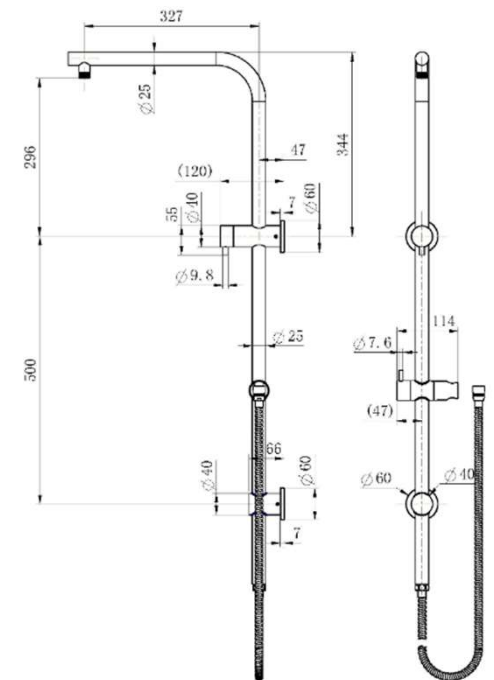

SPECIFICATIONS — A-DVN019BK + A-SSR015BK + A-ABR215BK

Divine Shower Column Set – Matt Black

Features

- WELS 3 Star, 9.0L/Min
- Registration number S16674 + S14837
- Durable Electroplated finish
- Stainless Steel rail
- ABS shower head, Microphone handshower
- 1 Year parts and labour warranty
- 15 years replacement warranty including finish

Cleaning & Care

- Regularly clean with mild soapy water
- Do not use harsh detergents, bleach or abrasive cleaners
- The use of any unsuitable cleaning products may damage the surface
- Refer to installation guide for correct installation
- Check for any product defects prior to installation

Available in

Chrome

Matt Black

Silver Nickel

Brushed Bronze