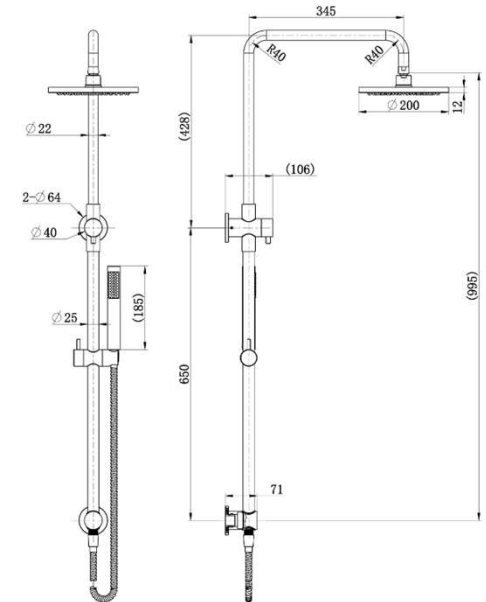

SPECIFICATIONS – STR013BC

Star Column Shower – Brushed Chrome

Features

- WELS 3 Star, 9L/min
- Registration number S15004
- Made from solid brass
- Durable Electroplated finish
- Brass head and Handpiece
- Top Inlet
- 1yr parts and labour warranty
- 15 years replacement warranty including finish

Cleaning & Care

- Regularly clean with mild soapy water
- Do not use harsh detergents, bleach or abrasive cleaners
- The use of any unsuitable cleaning products may damage the surface
- Refer to installation guide for correct installation
- Check for any product defects prior to installation