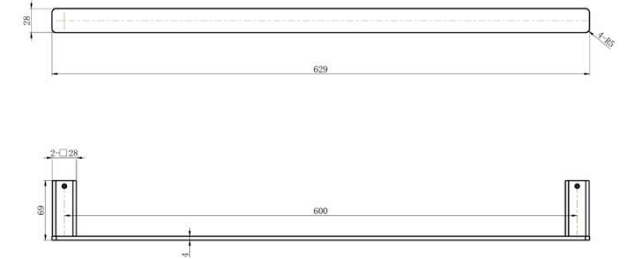

SPECIFICATIONS – NVA24

Nova Single Towel Rail 600mm

Features

- Chrome - NVA24
- Black – NVA24BK
- Brushed Nickel – NVA24BN
- Brushed Bronze – NVA24BM
- Gunmetal – NVA24GM
- Champagne – NVA24CM
- Brushed Chrome – NVA24BC
- Made from solid brass
- 15 years replacement warranty including finish